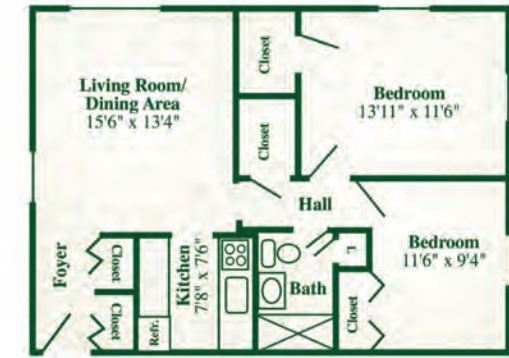

APARTMENT LAYOUTS

Heath House

HEATH HOUSE STUDIO

HEATH HOUSE SUITE

INDEPENDENT APARTMENT LAYOUTS

Lower Campus

STUDIO

TWO BEDROOMS

ONE BEDROOM

TWO BEDROOMS/TWO BATHS

DELUXE ONE BEDROOM

INDEPENDENT APARTMENT LAYOUTS

Upper Campus

ONE BEDROOM

A

ONE BEDROOM

B

ONE BEDROOM

C

TWO BEDROOMS

TWO BEDROOMS
One and a Half Baths

Cottages

HEATH VILLAGE

430 Schooley's Mountain Road, Hackettstown, New Jersey 07840